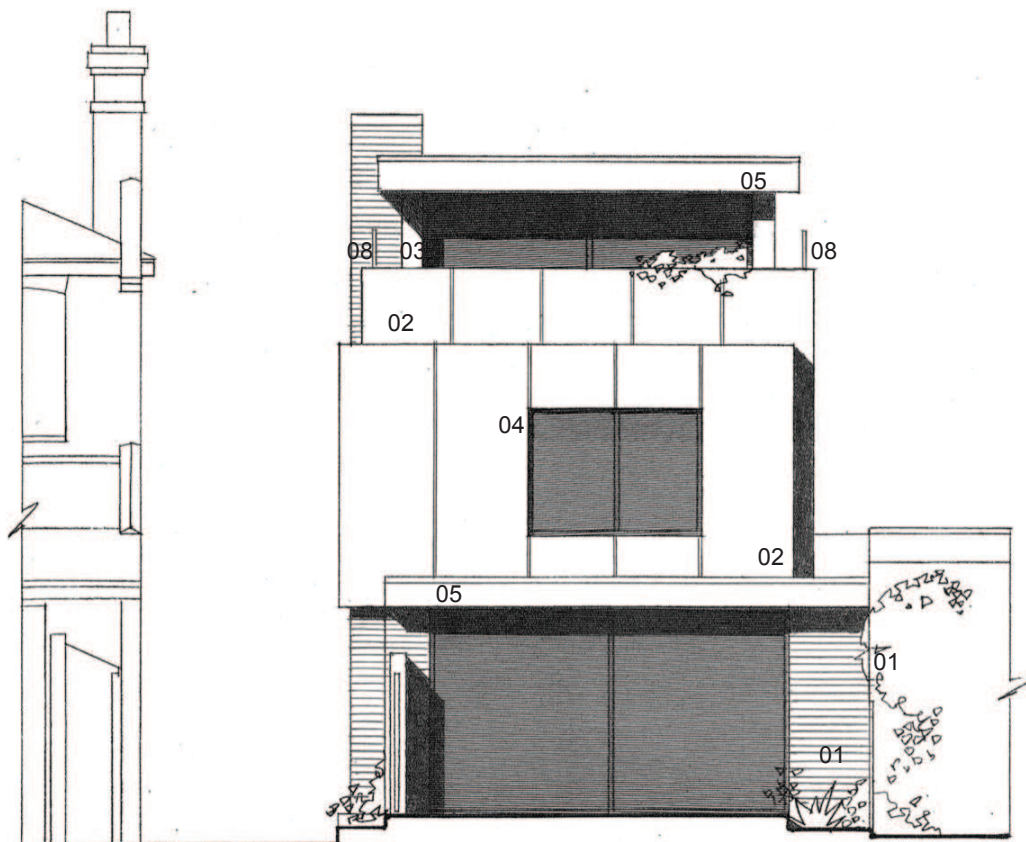

**LEGEND**

- 01 Grey/brown multi facing brick
- 02 Red brown porcelain stone cladding
- 03 White through colour render
- 04 Aluminium framed windows/glazed doors with bronze grey polyester coated finish
- 05 Aluminium roof edge detail with light grey and white polyester coated finish
- 06 Hardwood entrance door and gate
- 07 Metal/glass entrance canopy
- 08 Obscured glass
- 09 Stained timber cladding

Front Elevation

Rear Elevation

Project: **87 COTTENHAM PARK ROAD**  
**LONDON, SW20 0DR**

**mkr architects**

Title: **Proposed Front & Rear Elevations**

Scale: 1:100

The Studio 57 Somerset Road London SW19 5HT